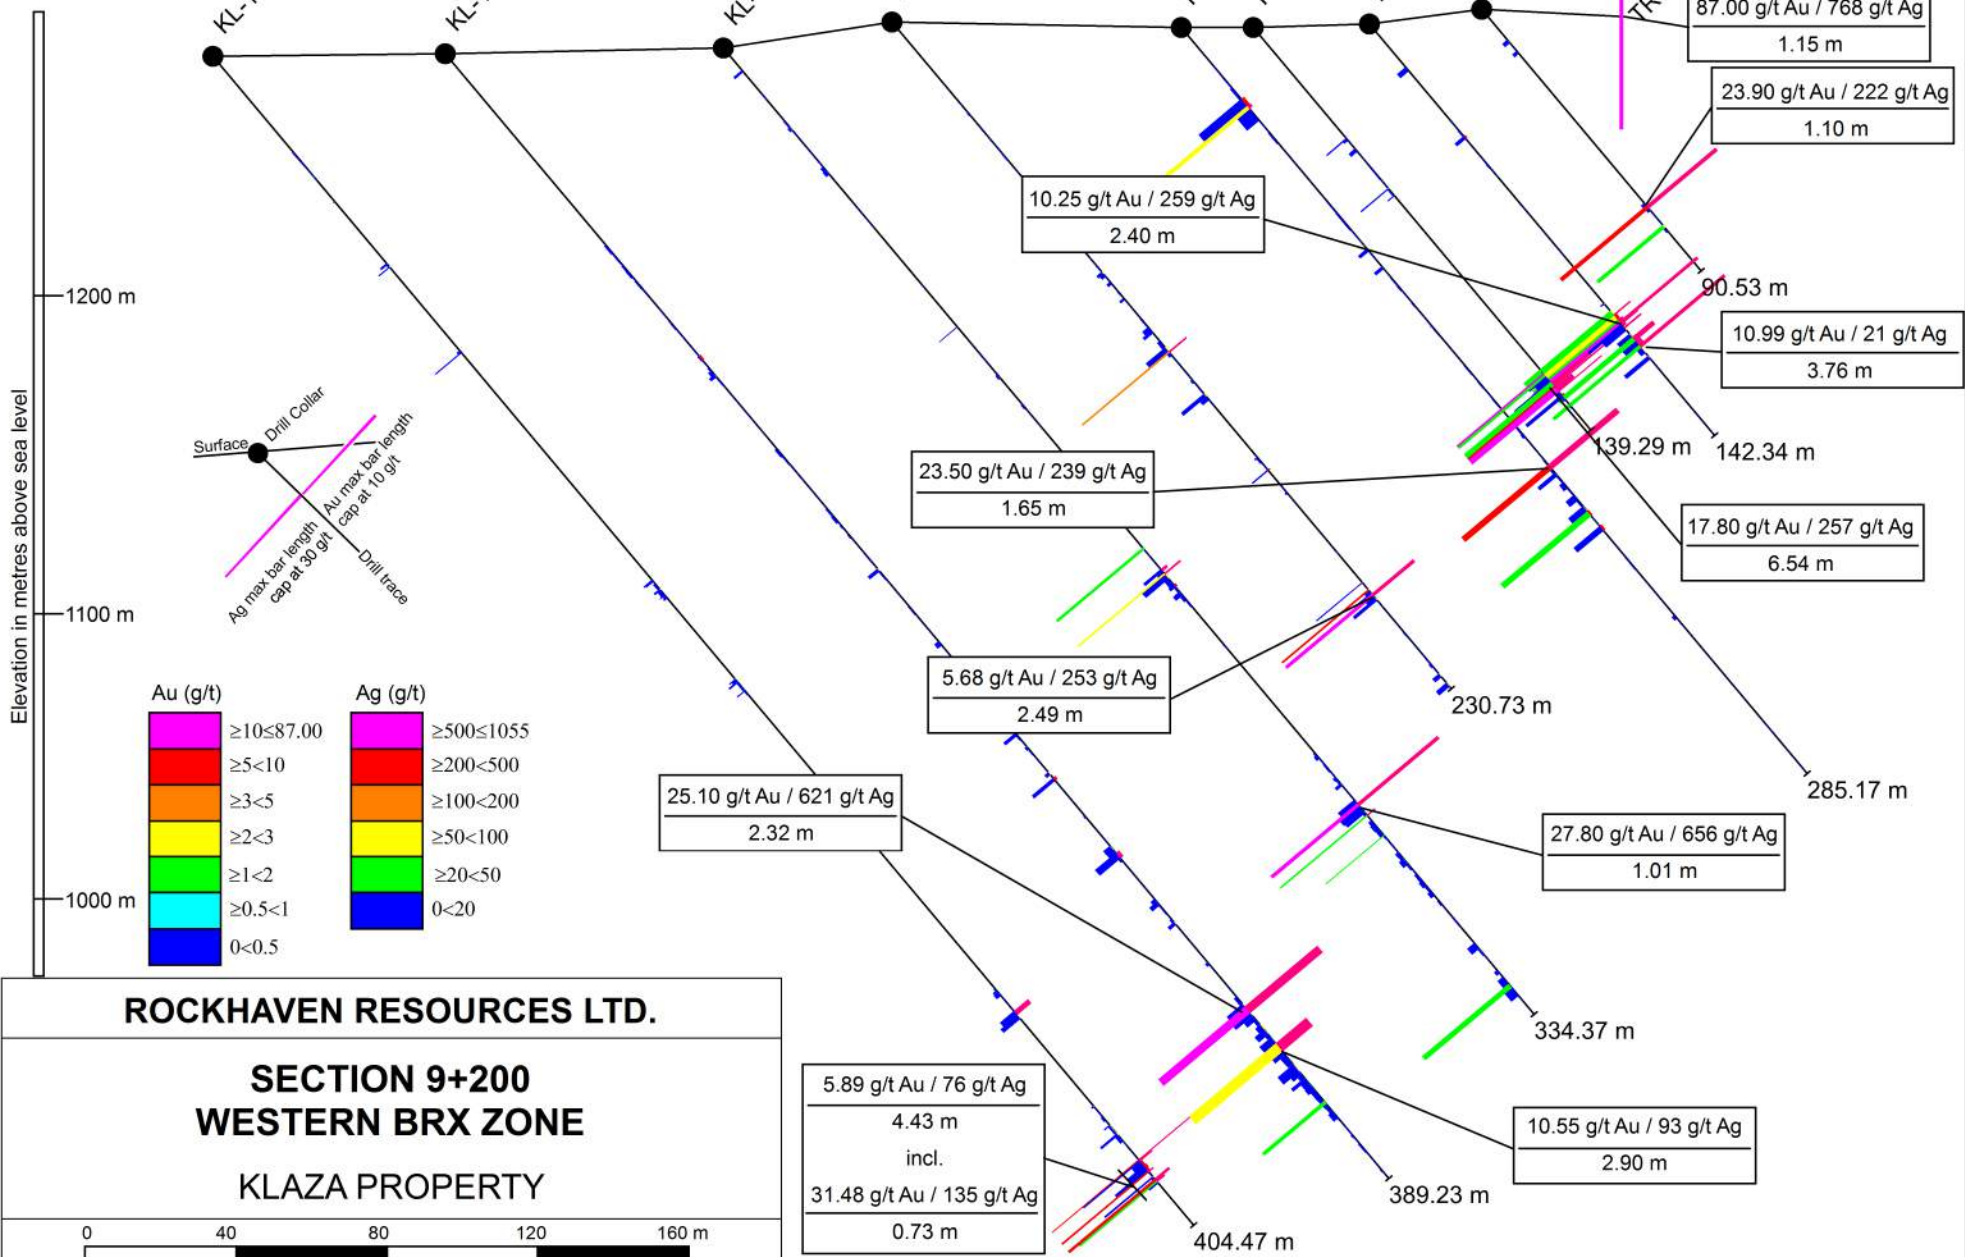

035  
Looking northwest

**B**

**B'**

**ROCKHAVEN RESOURCES LTD.**

**SECTION 9+200  
WESTERN BRX ZONE**

**KLAZA PROPERTY**

NOV 2017

C

035  
Looking northwest

Elevation in metres above sea level

1300 m

1200 m

1100 m

Au (g/t)		Ag (g/t)	
Red	≥10 < 64.90	Red	≥500 < 725
Orange	≥5 < 10	Orange	≥200 < 500
Yellow	≥3 < 5	Yellow	≥100 < 200
Light Green	≥2 < 3	Light Green	≥50 < 100
Green	≥1 < 2	Green	≥20 < 50
Cyan	≥0.5 < 1	Blue	0 < 20
Blue	0 < 0.5		

**ROCKHAVEN RESOURCES LTD.**

**SECTION 9+350  
WESTERN BRX ZONE**

**KLAZA PROPERTY**

NOV 2017