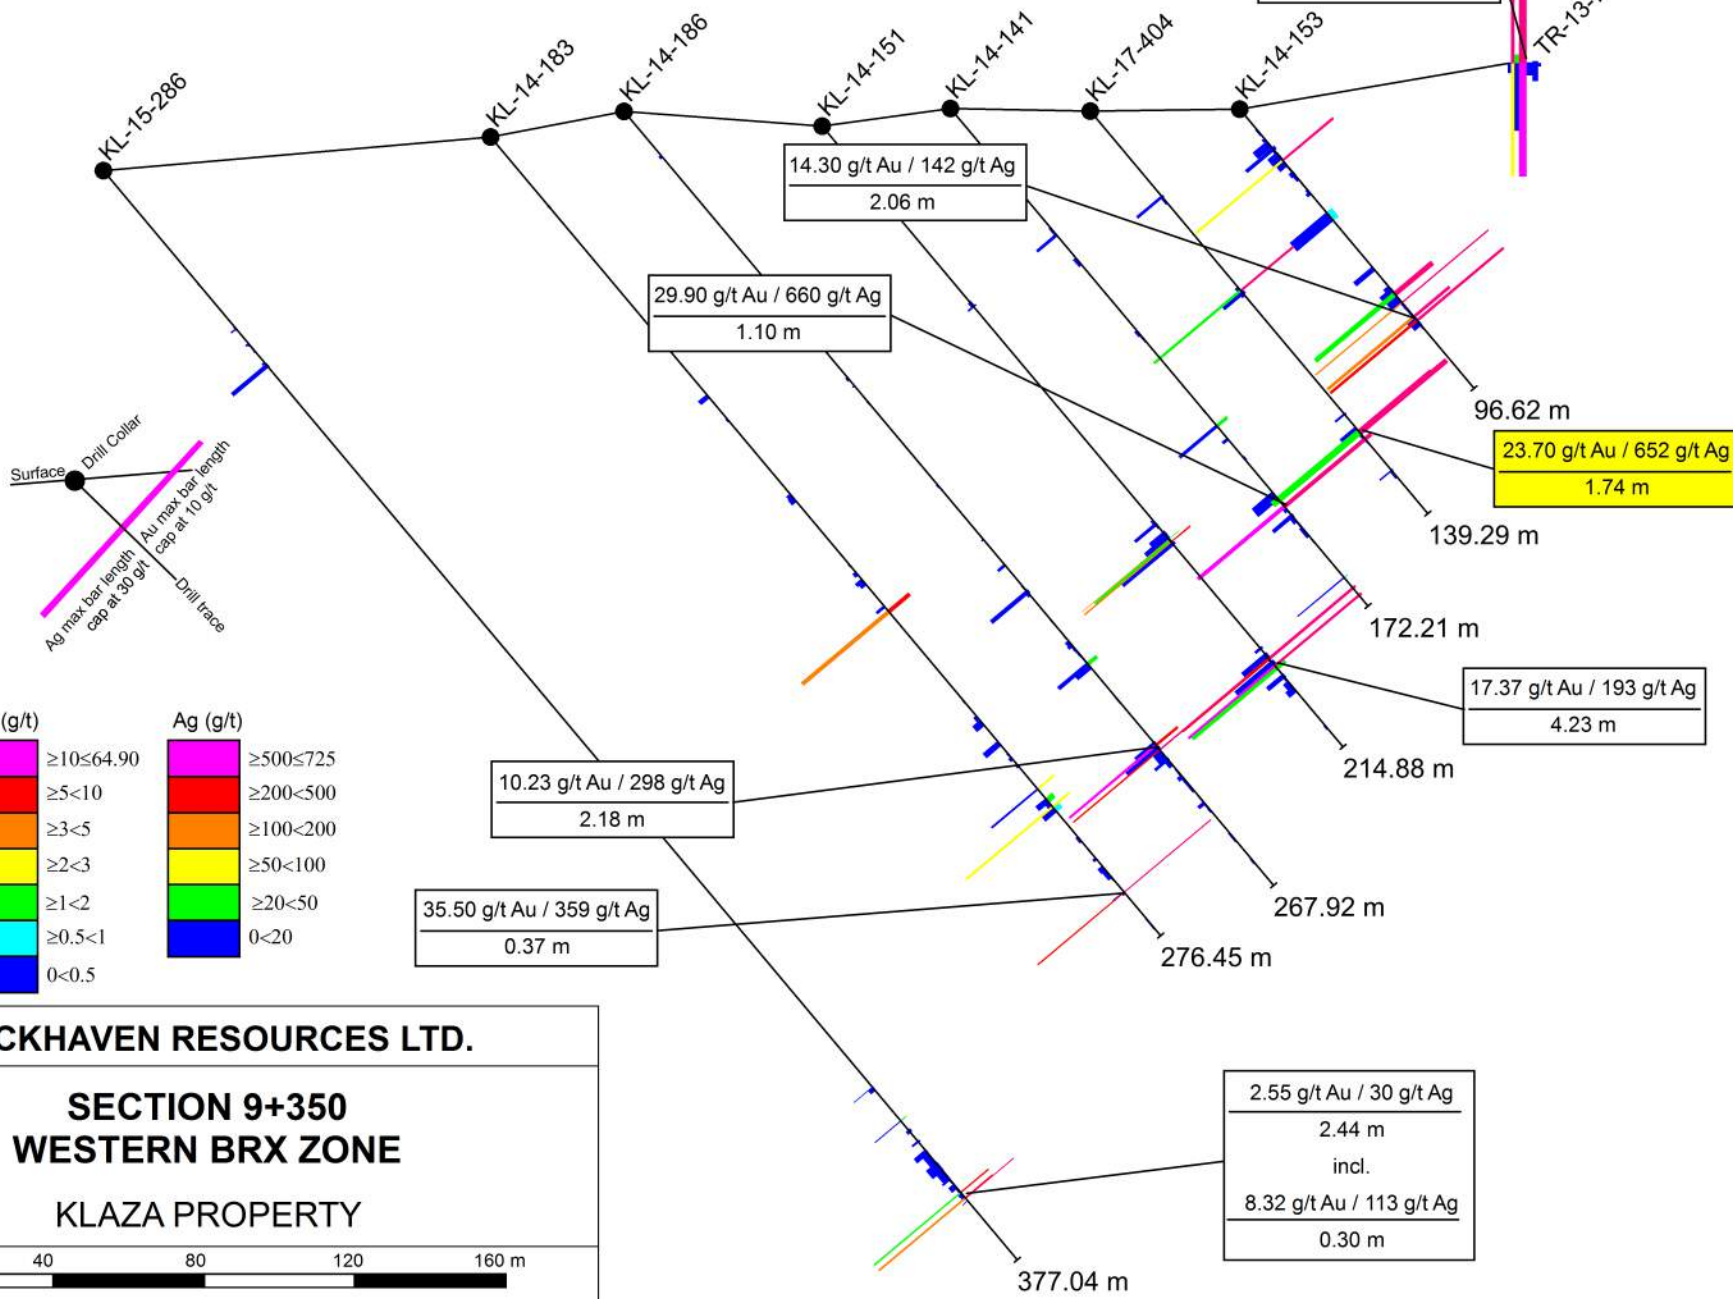

035  
Looking northwest

**B**

**B'**

**ROCKHAVEN RESOURCES LTD.**

**SECTION 9+200  
WESTERN BRX ZONE**

**KLAZA PROPERTY**

NOV 2017

C

035  
Looking northwest

Elevation in metres above sea level

1300 m

1200 m

1100 m

Au (g/t)		Ag (g/t)	
Red	≥10 < 64.90	Red	≥500 < 725
Orange	≥5 < 10	Orange	≥200 < 500
Yellow	≥3 < 5	Yellow	≥100 < 200
Light Green	≥2 < 3	Light Green	≥50 < 100
Green	≥1 < 2	Green	≥20 < 50
Cyan	≥0.5 < 1	Blue	0 < 20
Blue	0 < 0.5		

**ROCKHAVEN RESOURCES LTD.**

**SECTION 9+350  
WESTERN BRX ZONE**

**KLAZA PROPERTY**

NOV 2017