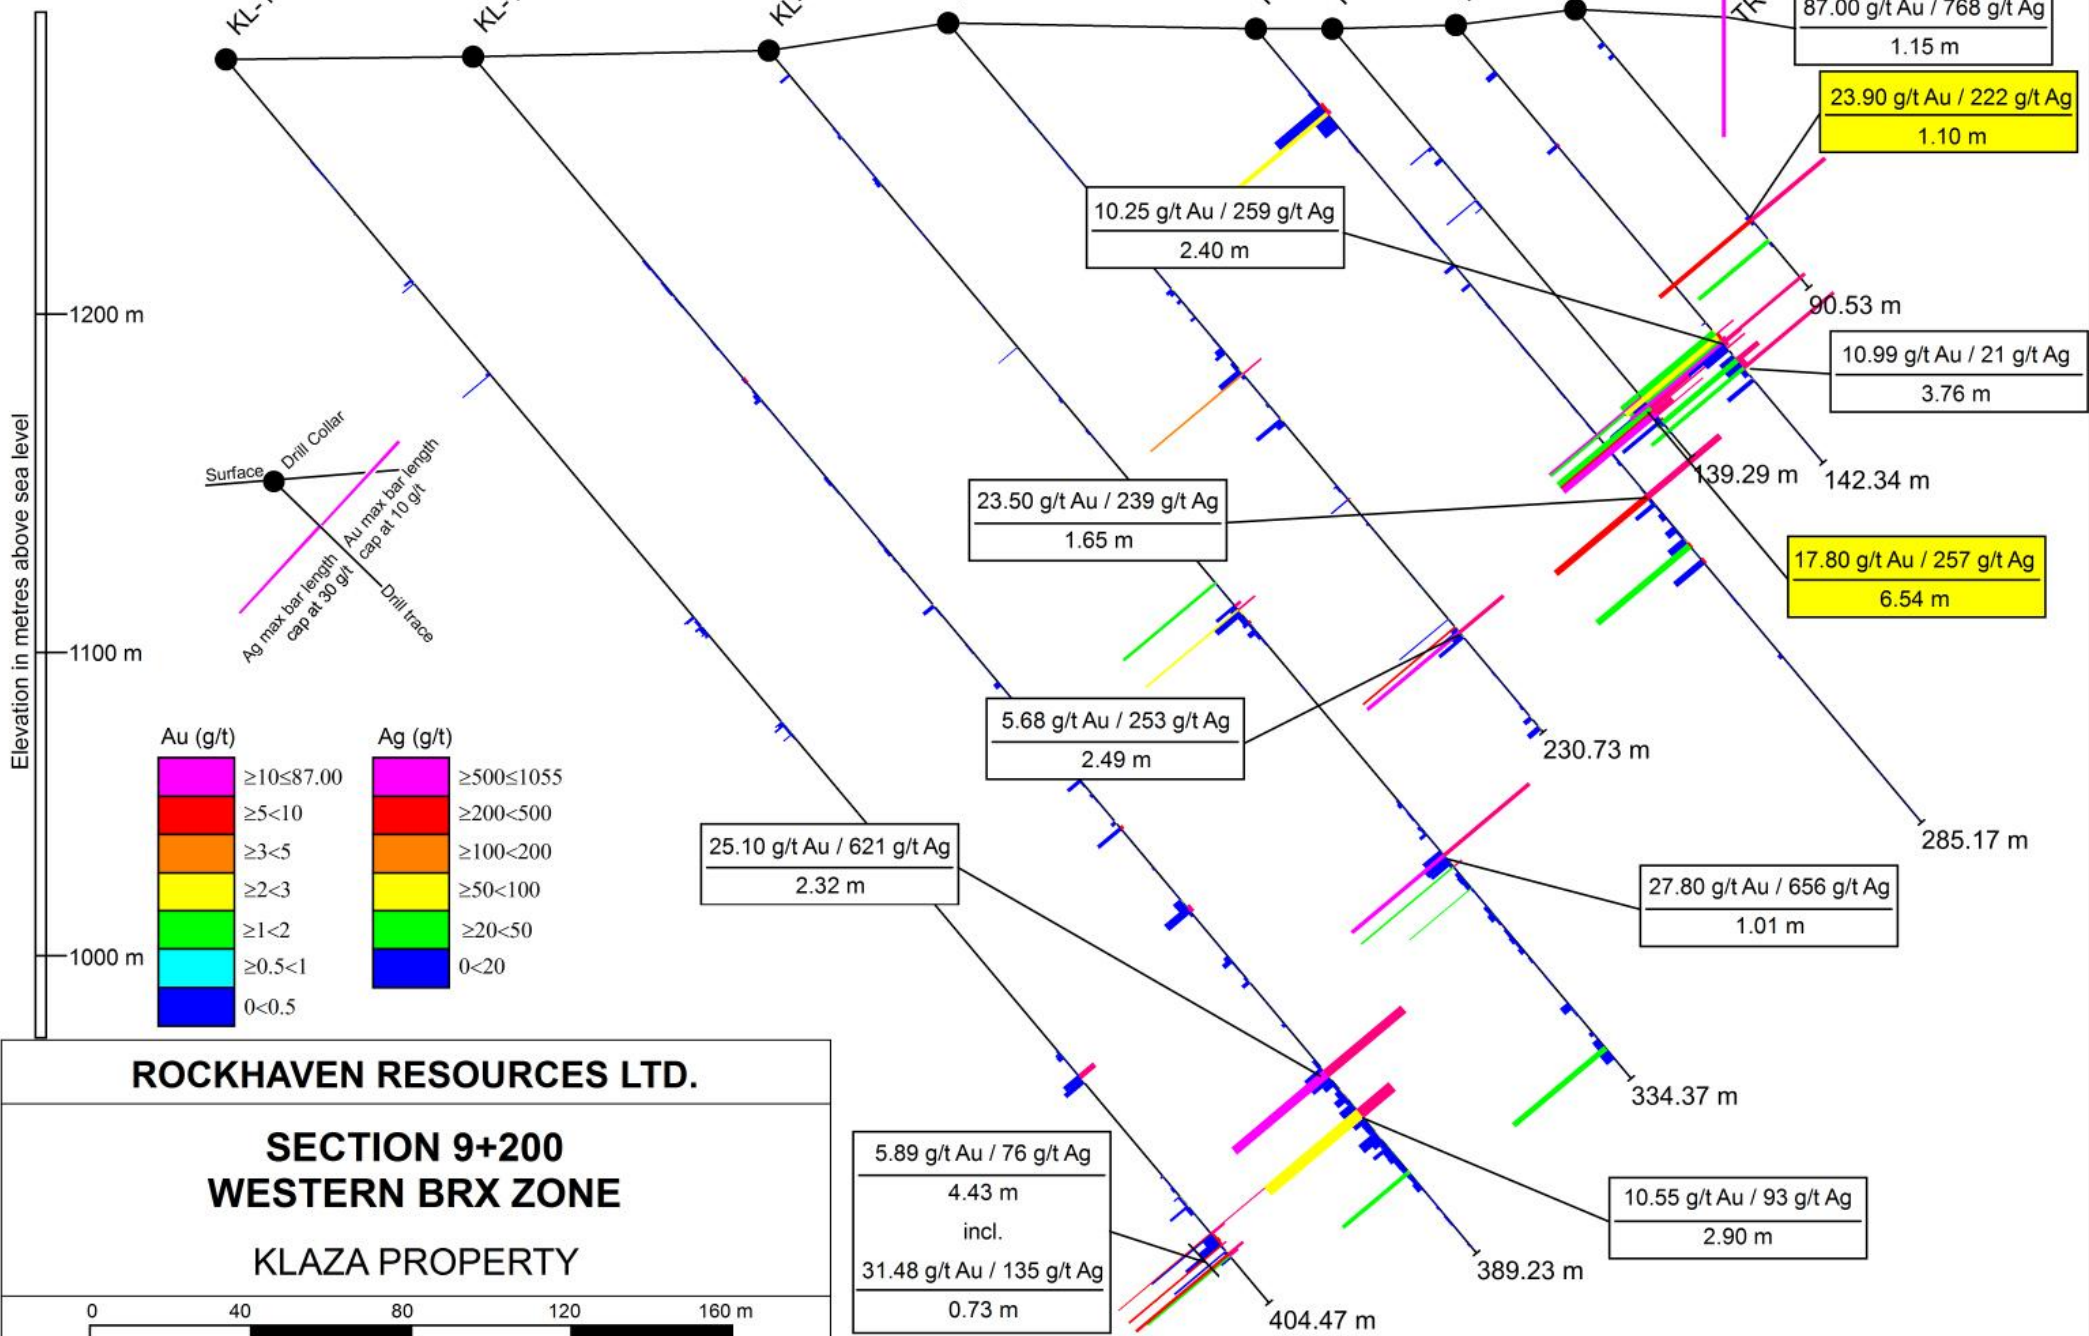

035  
Looking northwest

**B**

**B'**

**ROCKHAVEN RESOURCES LTD.**

**SECTION 9+200  
WESTERN BRX ZONE**

**KLAZA PROPERTY**

OCT 2017