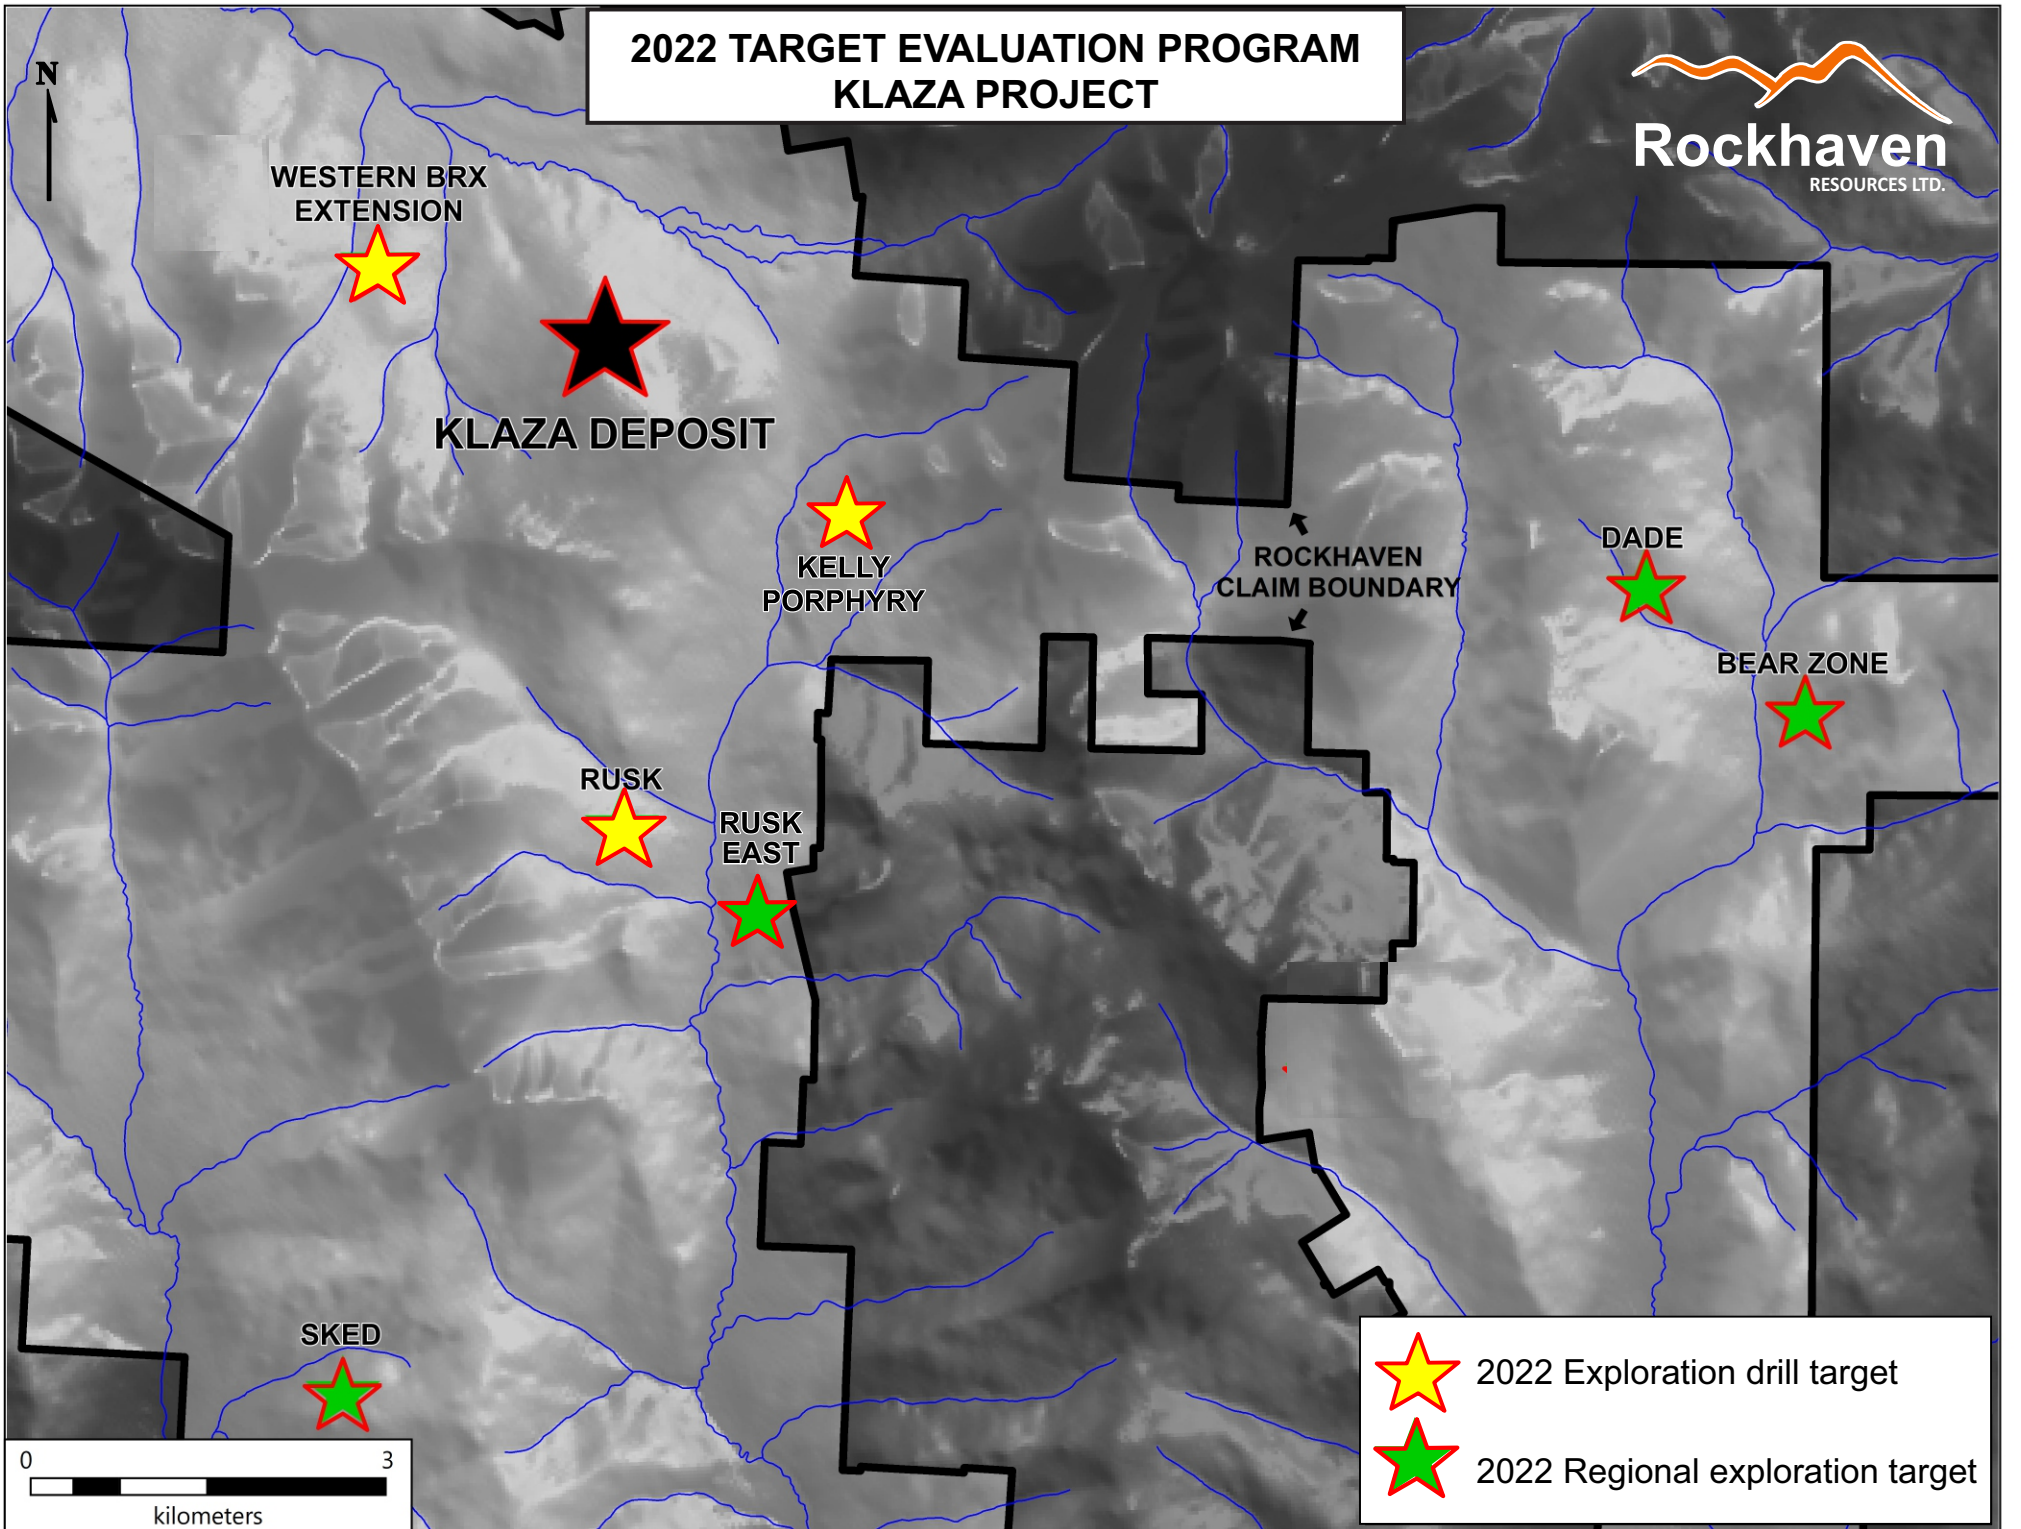

2022 TARGET EVALUATION PROGRAM KLAZA PROJECT

WESTERN BRX
EXTENSION

KLAZA DEPOSIT

KELLY
PORPHYRY

ROCKHAVEN
CLAIM BOUNDARY

DADE

BEAR ZONE

RUSK

RUSK
EAST

SKED

-  2022 Exploration drill target
-  2022 Regional exploration target