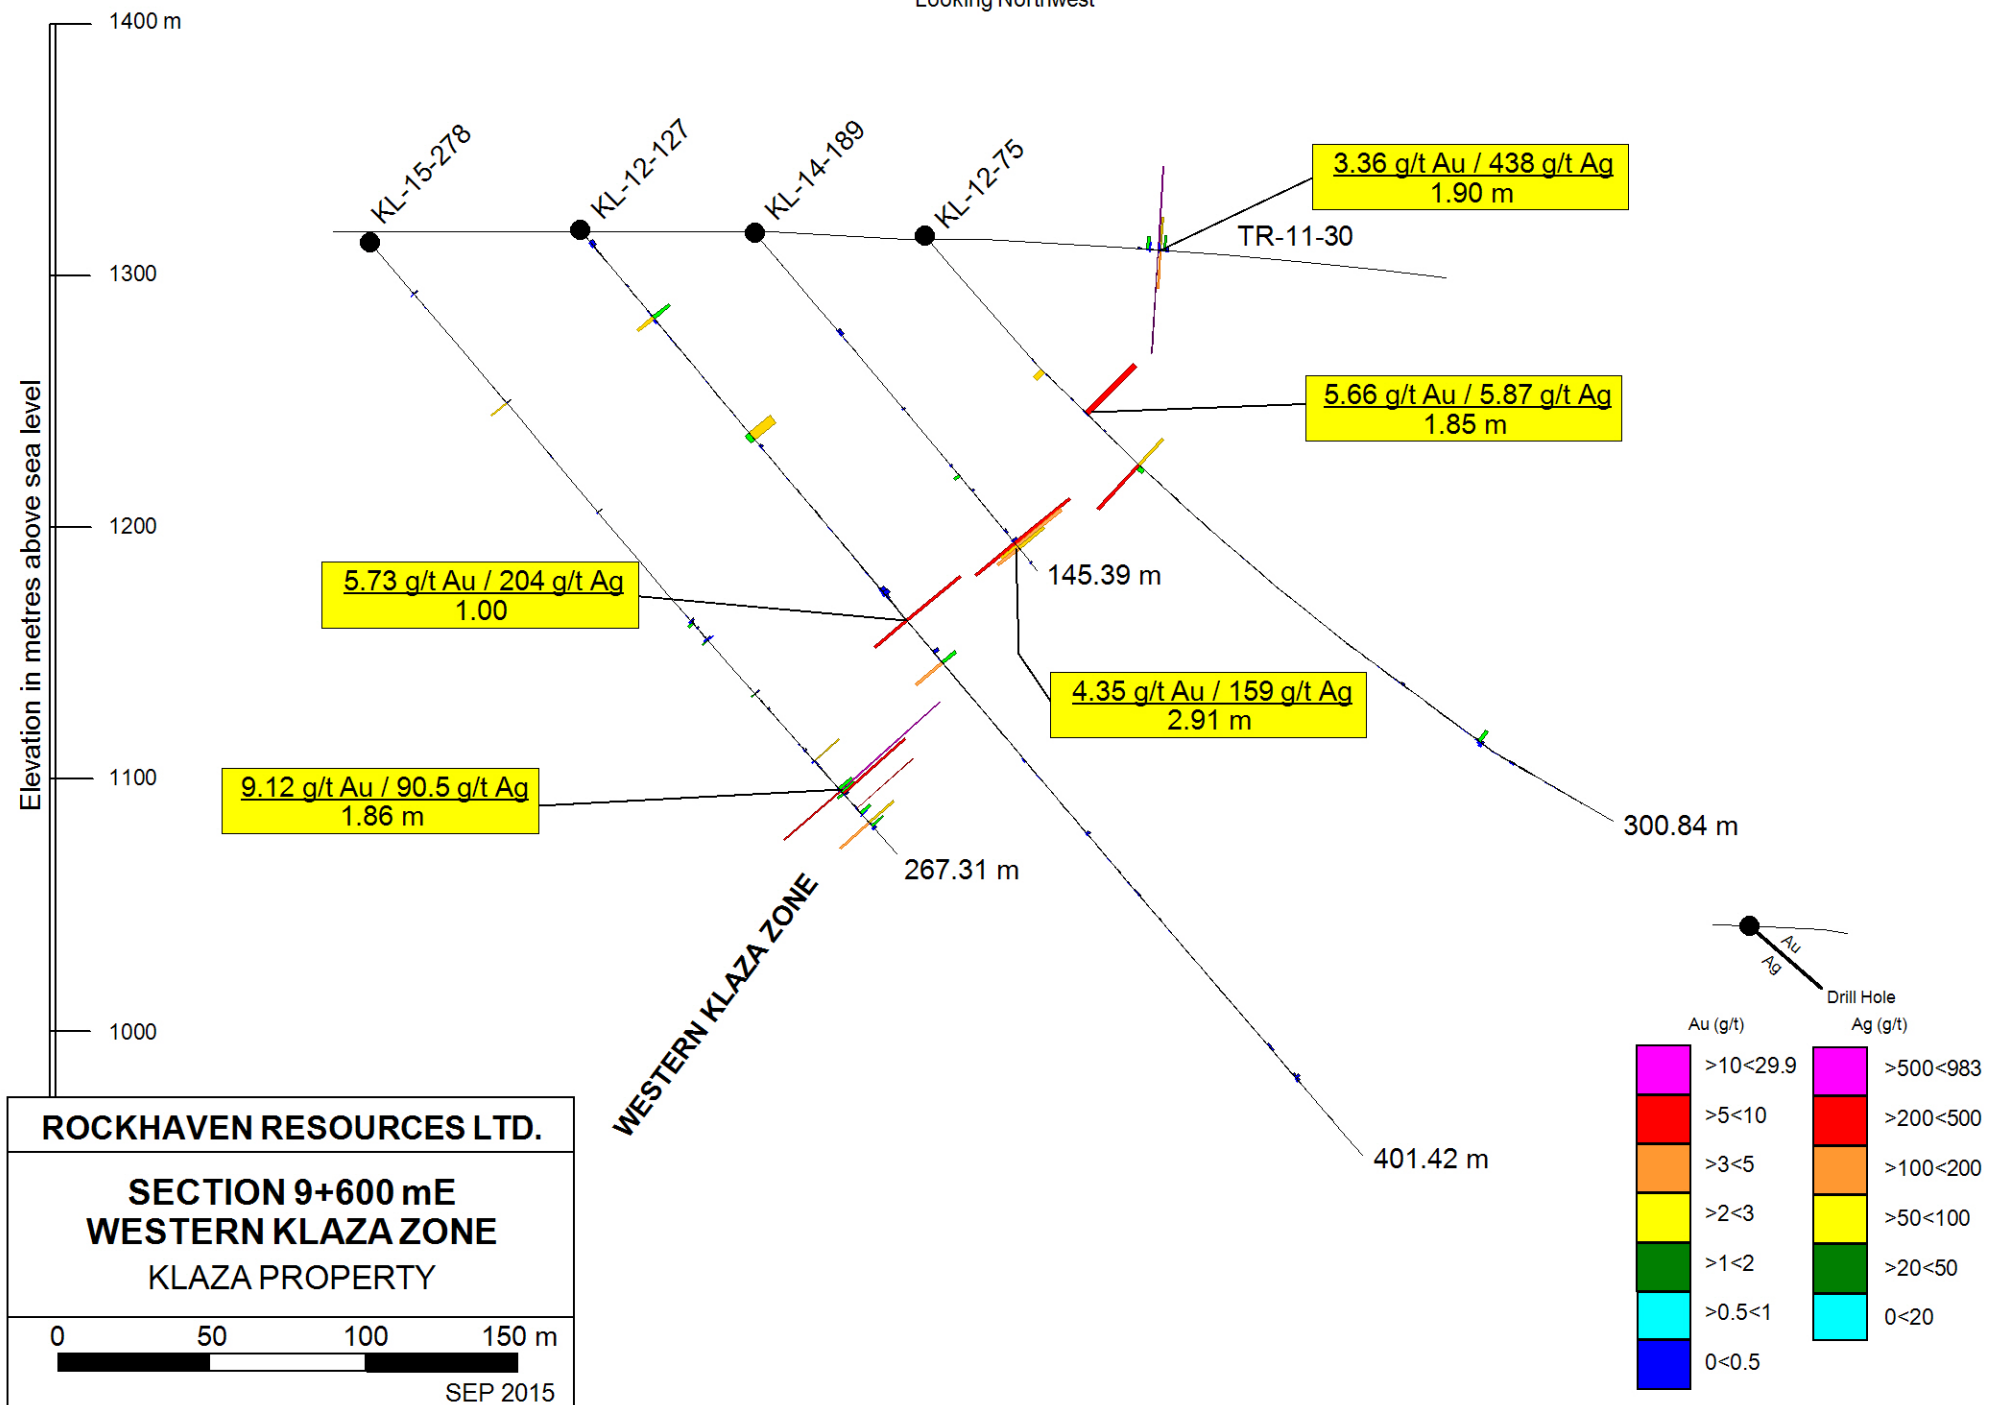

035°  
Looking Northwest

**ROCKHAVEN RESOURCES LTD.**  
**SECTION 9+600 mE**  
**WESTERN KLAZA ZONE**  
**KLAZA PROPERTY**

0 50 100 150 m

SEP 2015